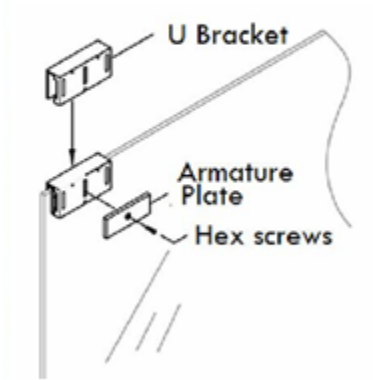

BRACKET INSTALLATION FOR GLASS DOOR

EM-LOCK Installation Details