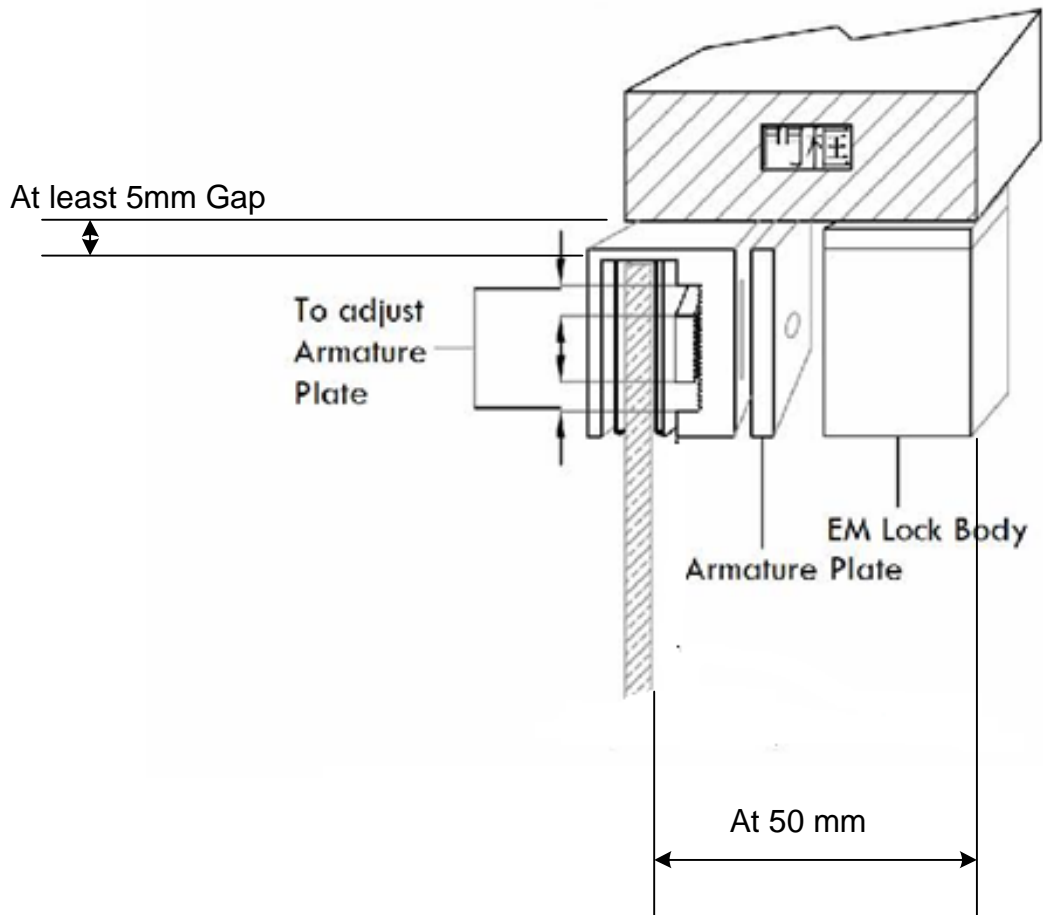

BRACKET INSTALLATION FOR GLASS DOOR

EM-LOCK Installation Details