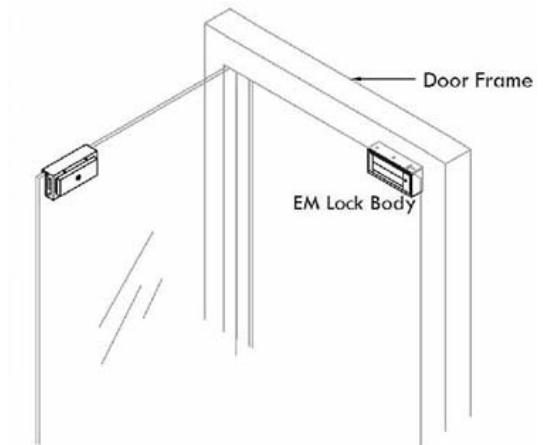

BRACKET INSTALLATION FOR GLASS DOOR

EM-LOCK Installation Details